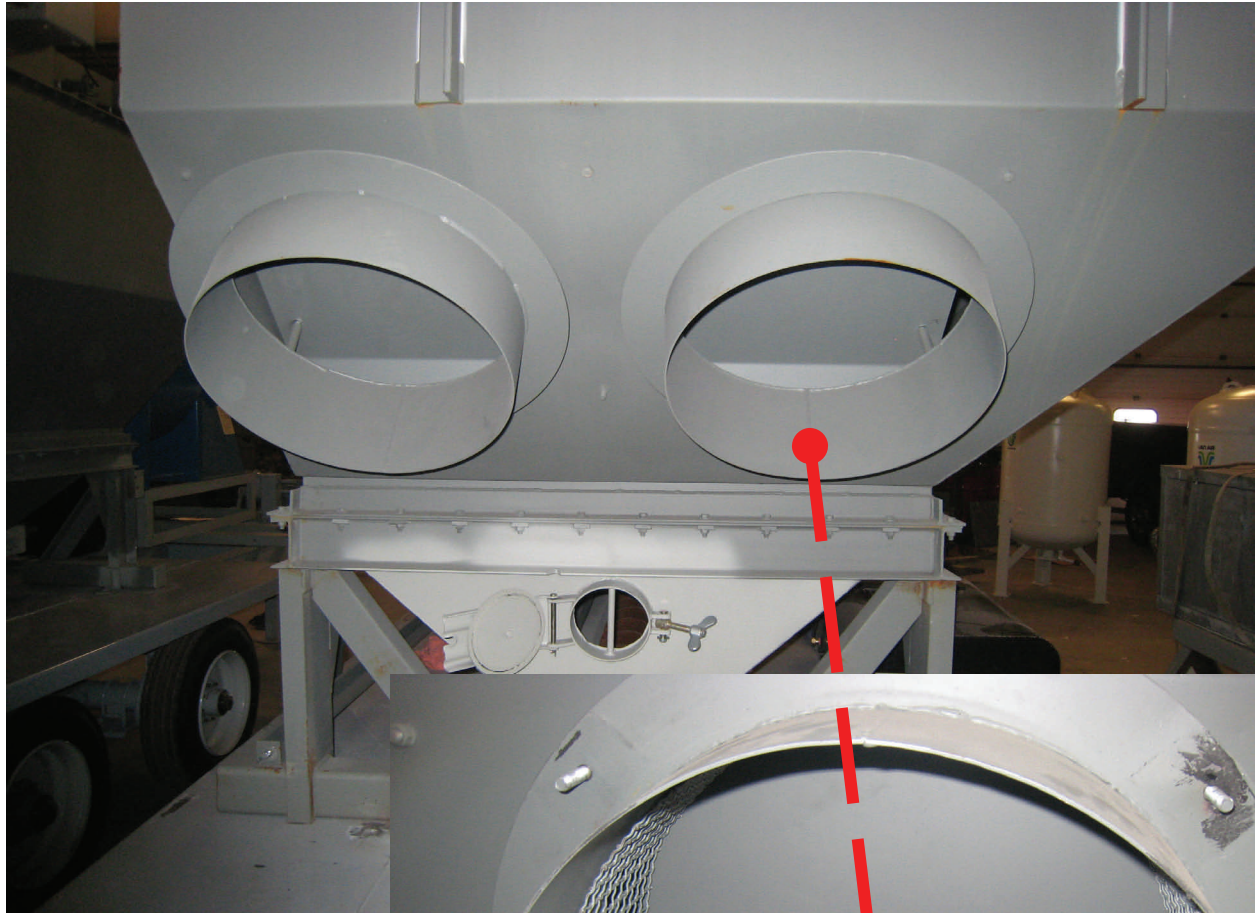

Dust Collector Inlet Screens

*Keeps Blast
Lenses, Ropes,
Etc. from
Jamming Your
Waste Auger !!!*

Advanced Recycling Systems
Lowellville, OH. 44436
(330) 536-8210
www.arsrecycling.com