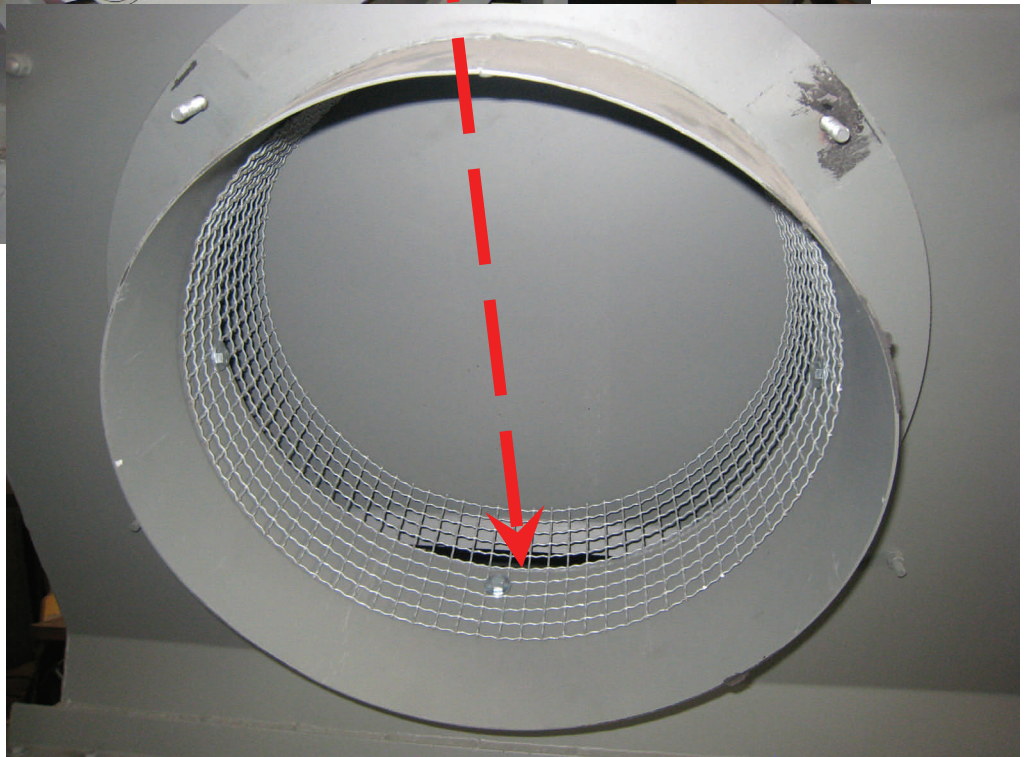

Dust Collector Inlet Screens

*Keeps Blast
Lenses, Ropes,
Etc. from
Jamming Your
Waste Auger !!!*

Advanced Recycling Systems
Lowellville, OH. 44436
(330) 536-8210
www.arsrecycling.com